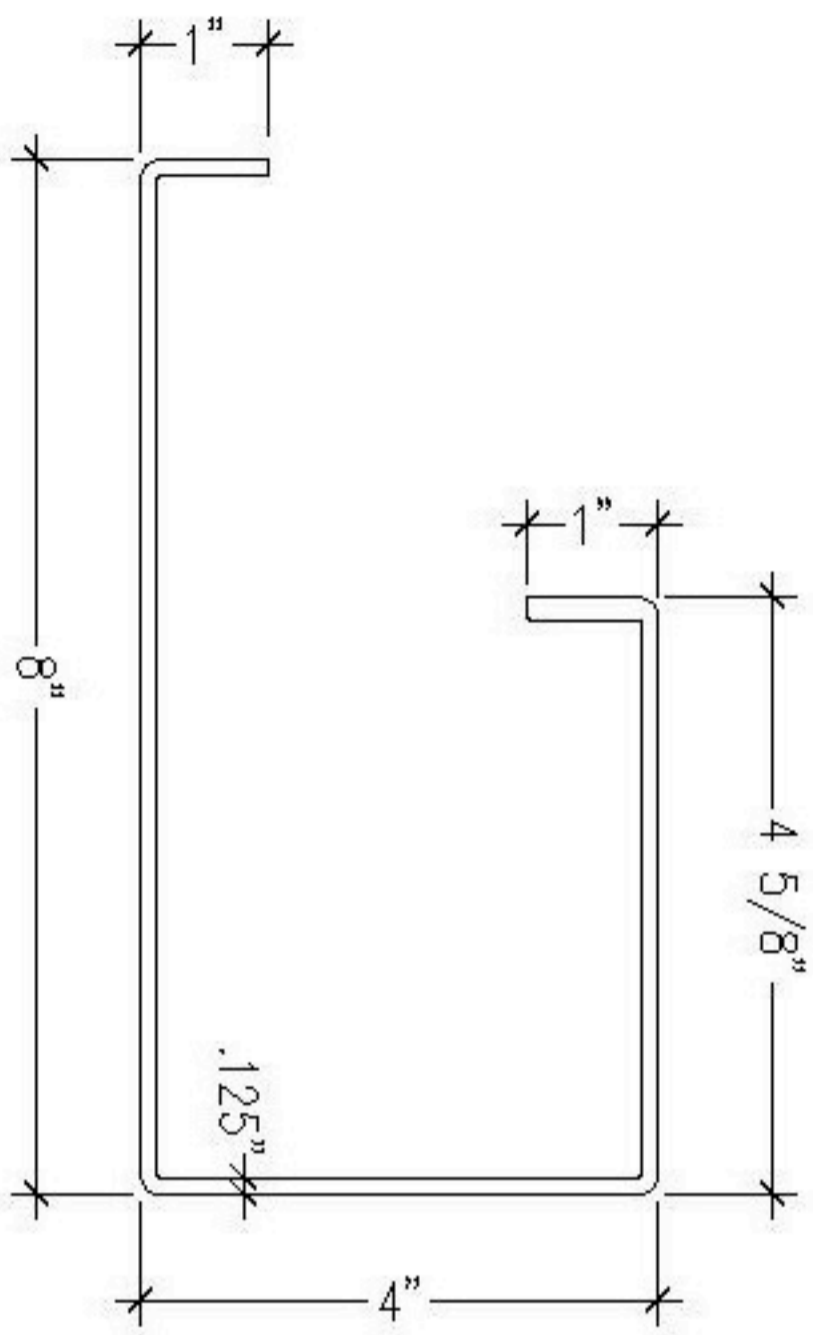

# EXTRUDED GUTTER / FASCIA

8" GUTTER

7" GUTTER

6" GUTTER